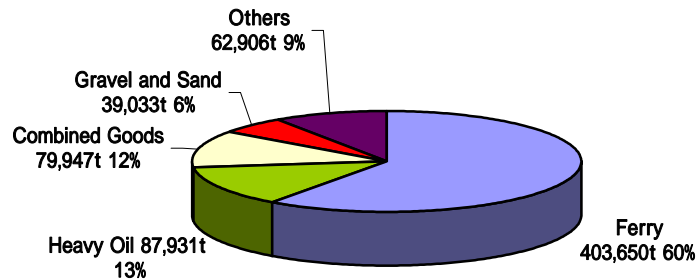

# Port Statistics 2008

Foreign Trade Export (207,265 tons)

Foreign Trade Import (306,724 tons)

Domestic Trade Outbound (673,467 tons)

Domestic Trade Inbound (1,901,360 tons)