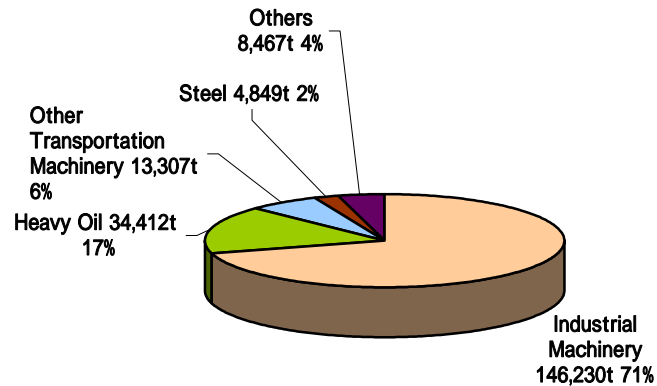

# Port Statistics 2008

Foreign Trade Export (207,265 tons)

Foreign Trade Import (306,724 tons)

Domestic Trade Outbound (673,467 tons)

Domestic Trade Inbound (1,901,360 tons)