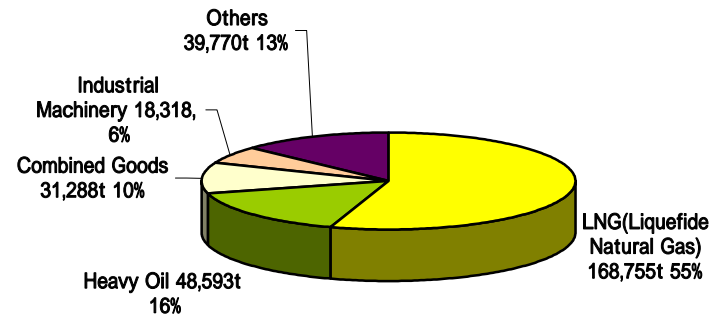

# Port Statistics 2008

Foreign Trade Export (207,265 tons)

Foreign Trade Import (306,724 tons)

Domestic Trade Outbound (673,467 tons)

Domestic Trade Inbound (1,901,360 tons)