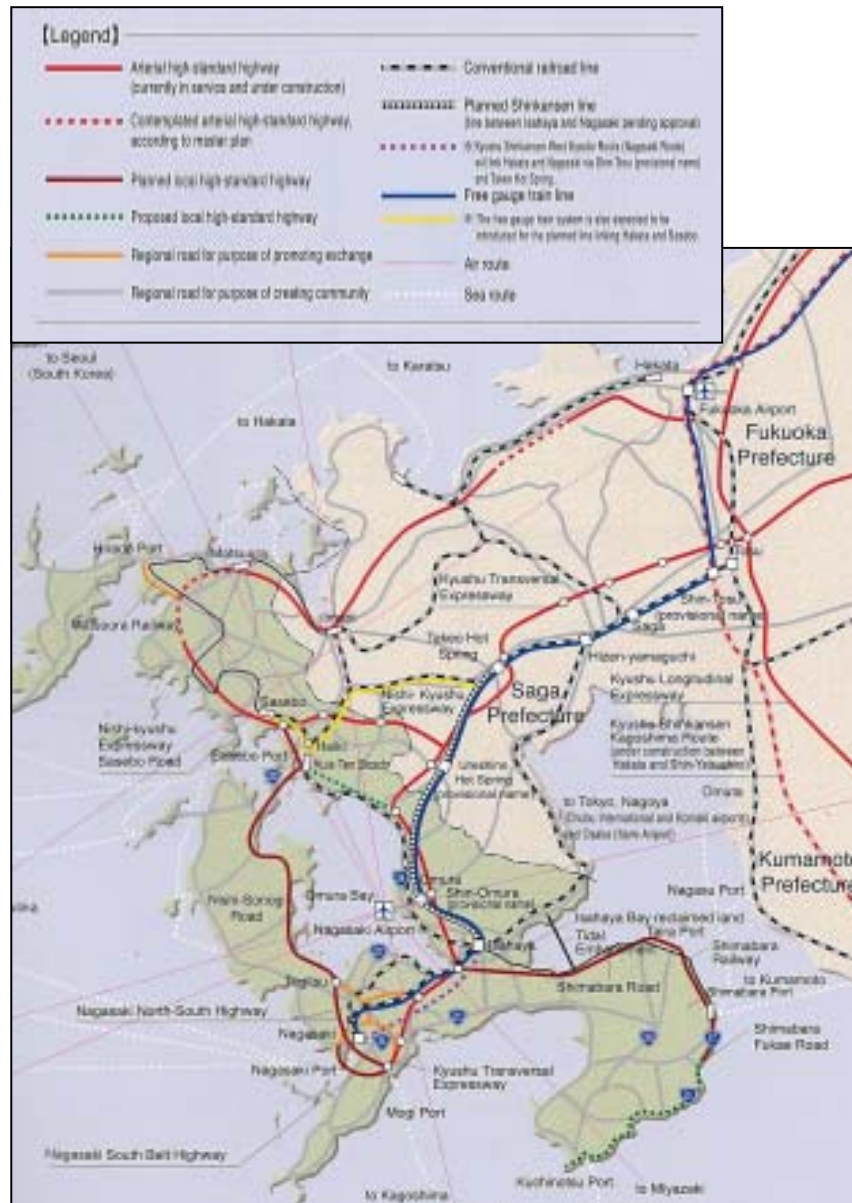

4. Access

5. Contact

Please feel free to contact the following agencies for requests and inquiries.

FORWARDER · SHIP'S AGENT	
● 日本運送株式会社 海運課 [貨物取扱業者] [船舶代理店] NIPPON EXPRESS CO., LTD. NAGASAKI BRANCH MARINE TRANSPORT DEPT. 長崎市元町14-38 TEL 095-822-5167 FAX 095-826-8369 NO.14-38 MOTOFUNA-MACHI NAGASAKI-CITY E-mail:nhsu12@nime.ocn.ne.jp	● 沢山商会 [貨物取扱業者] [船舶代理店] SAWAYAMA & CO., LTD. 長崎市出島町3-10 TEL 095-823-1221 FAX 095-823-1227 NO.3-10 DEJIMA-MACHI NAGASAKI-CITY E-mail:sawayama@nime.ocn.ne.jp
● 後藤運輸株式会社 [貨物取扱業者] GOTO UNYU CO., LTD. 長崎市出島町3-16 TEL 095-824-0510 FAX 095-824-8210 NO.3-16 DEJIMA-MACHI NAGASAKI-CITY E-mail:gotoh-h@victoria.ocn.ne.jp	● 長崎運送株式会社 [貨物取扱業者] NAGASAKI TRANSPORT CO., LTD. 長崎市尾上町1-16 TEL 095-823-0171 FAX 095-823-0208 NO.1-16 ONOUE-MACHI NAGASAKI-CITY E-mail:s-nagao@nagasakiunyu.co.jp
● 長崎港湾運輸株式会社 [貨物取扱業者] NAGASAKI KOWAN UNYU CO., LTD. 長崎市小ヶ島町3-76-122 TEL 095-875-4110 FAX 095-875-8175 NO.3-76-122 KOGAKURA-MACHI NAGASAKI-CITY E-mail:kukowan@nccus.ocn.ne.jp	● 長崎倉庫株式会社 [貨物取扱業者] NAGASAKI WAREHOUSE CO., LTD. 長崎市出島町2-13 TEL 095-824-1263 FAX 095-825-7110 NO.2-13 DEJIMA-MACHI NAGASAKI-CITY E-mail:butaryu@nagasakiisoko.com

PUBLIC ORGANIZATIONS	
● 長崎税関 NAGASAKI CUSTOMS 長崎市出島町1-36 TEL 095-828-8611 NO.1-36 DEJIMA-MACHI NAGASAKI-CITY	● 九州運輸局長崎運輸支局 NAGASAKI TRANSPORT OFFICE KYUSHU DISTRICT TRANSPORT BUREAU MINISTRY OF LAND, INFRASTRUCTURE AND TRANSPORT 長崎市松が枝町7-29 合同庁舎 TEL 095-822-0910 NO.7-29 MATSUGAE-MACHI NAGASAKI-CITY
● 福岡入国管理局長崎出張所 FUKUOKA REGIONAL IMMIGRATION BUREAU NAGASAKI BRANCH OFFICE 長崎市松が枝町7-29 合同庁舎 TEL 095-822-2689 NO.7-29 MATSUGAE-MACHI NAGASAKI-CITY	● 長崎海上保安部 NAGASAKI COASTGUARD OFFICE 長崎市松が枝町7-29 合同庁舎 TEL 095-827-5133 NO.7-29 MATSUGAE-MACHI NAGASAKI-CITY
● 門司植物防疫所福岡支所長崎出張所 MOJI PLANT PROTECTION STATION NAGASAKI BRANCH 長崎市松が枝町7-29 合同庁舎 TEL 095-822-2691 NO.7-29 MATSUGAE-MACHI NAGASAKI-CITY	● 福岡検疫所長崎検疫所支所 NAGASAKI BRANCH OFFICE OF QUARANTINE STATION 長崎市戸町4-32-5 TEL 095-878-4450 NO.4-32-5 TO-MACHI NAGASAKI-CITY
● 国土交通省九州地方整備局 長崎港湾・空港整備事務所 MINISTRY OF LAND, INFRASTRUCTURE AND TRANSPORT KYUSHU REGIONAL DEVELOPMENT BUREAU NAGASAKI PORT AND AIRPORT CONSTRUCTION OFFICE 長崎市小ヶ島町3丁目76-72 TEL 095-875-5175 NO.3-76-72 KOGAKURA-MACHI NAGASAKI-CITY	● 動物検疫所門司支所長崎空港出張所 THE ANIMAL QUARANTINE SERVICE MOJI BRANCH NAGASAKI AIRPORT SUB-BRANCH 大村市箕島町593 TEL 0957-64-4506 NO.593 MINOSHIMA-MACHI CMURA-CITY